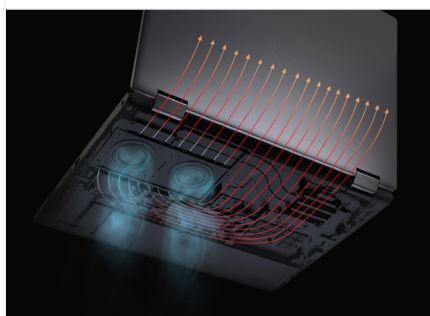

### Advanced Thermals

(Illustration only, not 5680)

- User Selectable Thermals Tables (USTT)
- Dual Opposing Output (DOO) fan with Turbo blades & vapor chamber
- Dual intake venting
- Thermal insulated material, GORE™