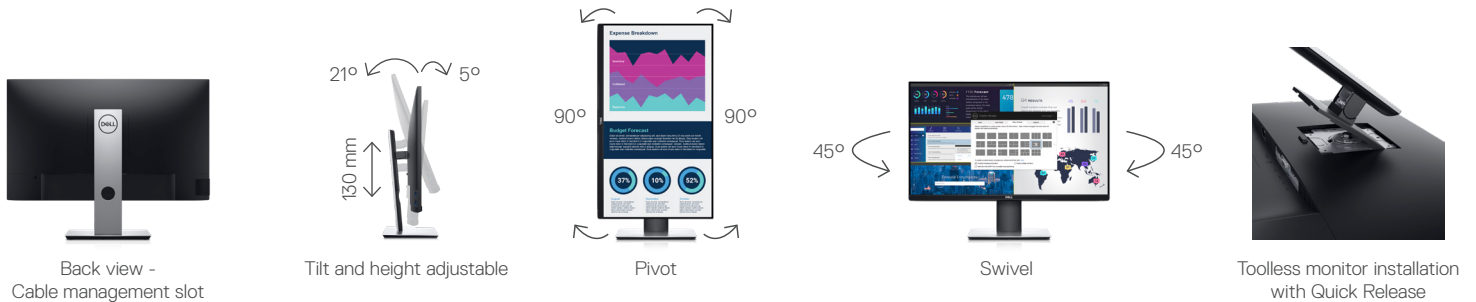

What's in the box?

Components

- Monitor with stand

Cables

- Power cable
- 1x DP Cable (DP to DP)
- 1 x USB 3.0 upstream cable (enables the USB port on the monitor)

Documentation

- Quick Setup Guide
- Safety and Regulatory Information

Recommended Accessories

DELL 27 MONITOR | P2720D

Easily adjust the panel to your preferred viewing position.

Connectivity

- | | | |
|----------------------|-------------------------|--|
| 1 Power connector | 4 HDMI 1.4 port | 7 USB 2.0 downstream ports (x2 – rear) |
| 2 Security-lock slot | 5 DisplayPort 1.2 | 8 USB 3.0 downstream ports (x2 – side) |
| 3 Stand lock feature | 6 USB 3.0 upstream port | |

RECOMMENDED ACCESSORIES

DELL SINGLE MONITOR ARM | MSA20

Conveniently attach your monitor and system⁷ on the arm virtually tool-free, and change the swivel angle with a click of a button. The arm offers great viewing flexibility on a small footprint, and its advanced cable management features keep your desk neat and clutter-free.